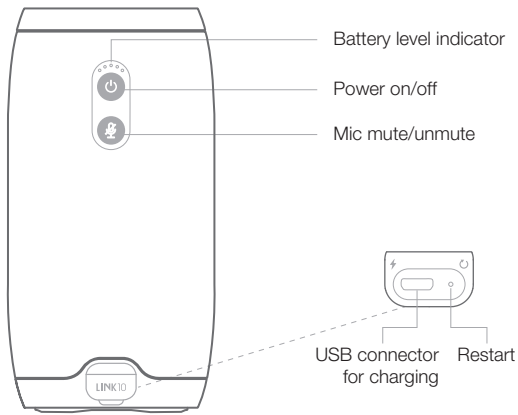

Link 10

Product Tour

Front

Top

Back

Micro USB cable