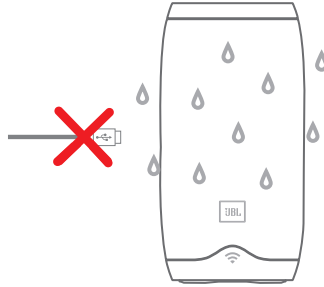

Link 10

Product Tour

Front

Top

Back

Micro USB cable

Get Started

Download and run the **Google Home app** on a phone or tablet.
Set up your JBL Link 10 in the **Google Home app**.

IPX 7 Waterproof

JBL Link 10 is IPX7 waterproof.

IPX7 waterproof is defined as the speaker can be immersed in water up to 1m for up to 30 minutes.

IMPORTANT: To ensure that the JBL Link 10 is waterproof, please remove all cable connections and tightly close the cap; exposing the JBL Link 10 to liquids without doing so may result in permanent damage to the speaker. And do not expose JBL Link 10 to water while charging, as doing so may result in permanent damage to the speaker or power source.