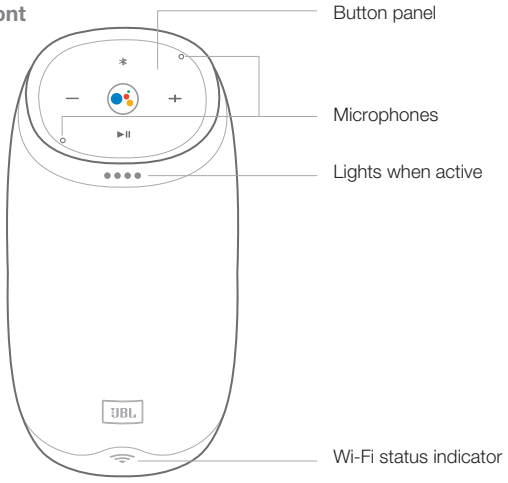

Link 10

Product Tour

Front

Top

Back

Micro USB cable

Get Started

Download and run the **Google Home app** on a phone or tablet.
Set up your JBL Link 10 in the **Google Home app**.

IPX 7 Waterproof

JBL Link 10 is IPX7 waterproof.

IPX7 waterproof is defined as the speaker can be immersed in water up to 1m for up to 30 minutes.

IMPORTANT: To ensure that the JBL Link 10 is waterproof, please remove all cable connections and tightly close the cap; exposing the JBL Link 10 to liquids without doing so may result in permanent damage to the speaker. And do not expose JBL Link 10 to water while charging, as doing so may result in permanent damage to the speaker or power source.