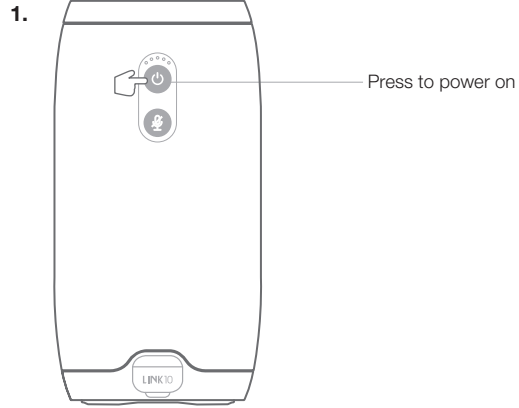

Link 10

Product Tour

Front

Top

Back

Micro USB cable

Get Started

Download and run the **Google Home app** on a phone or tablet.
Set up your JBL Link 10 in the **Google Home app**.

IPX 7 Waterproof

JBL Link 10 is IPX7 waterproof.

IPX7 waterproof is defined as the speaker can be immersed in water up to 1m for up to 30 minutes.

IMPORTANT: To ensure that the JBL Link 10 is waterproof, please remove all cable connections and tightly close the cap; exposing the JBL Link 10 to liquids without doing so may result in permanent damage to the speaker. And do not expose JBL Link 10 to water while charging, as doing so may result in permanent damage to the speaker or power source.