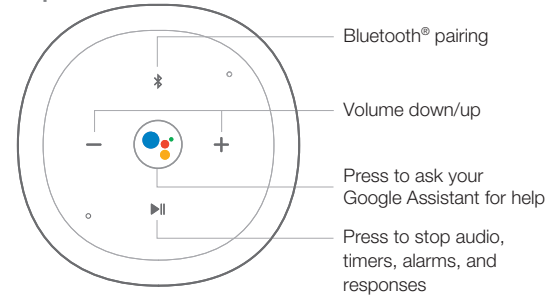

Link 10

Product Tour

Front

Top

Back

Micro USB cable

Get Started

Download and run the **Google Home app** on a phone or tablet.
Set up your JBL Link 10 in the **Google Home app**.

IPX 7 Waterproof

JBL Link 10 is IPX7 waterproof.

IPX7 waterproof is defined as the speaker can be immersed in water up to 1m for up to 30 minutes.

IMPORTANT: To ensure that the JBL Link 10 is waterproof, please remove all cable connections and tightly close the cap; exposing the JBL Link 10 to liquids without doing so may result in permanent damage to the speaker. And do not expose JBL Link 10 to water while charging, as doing so may result in permanent damage to the speaker or power source.